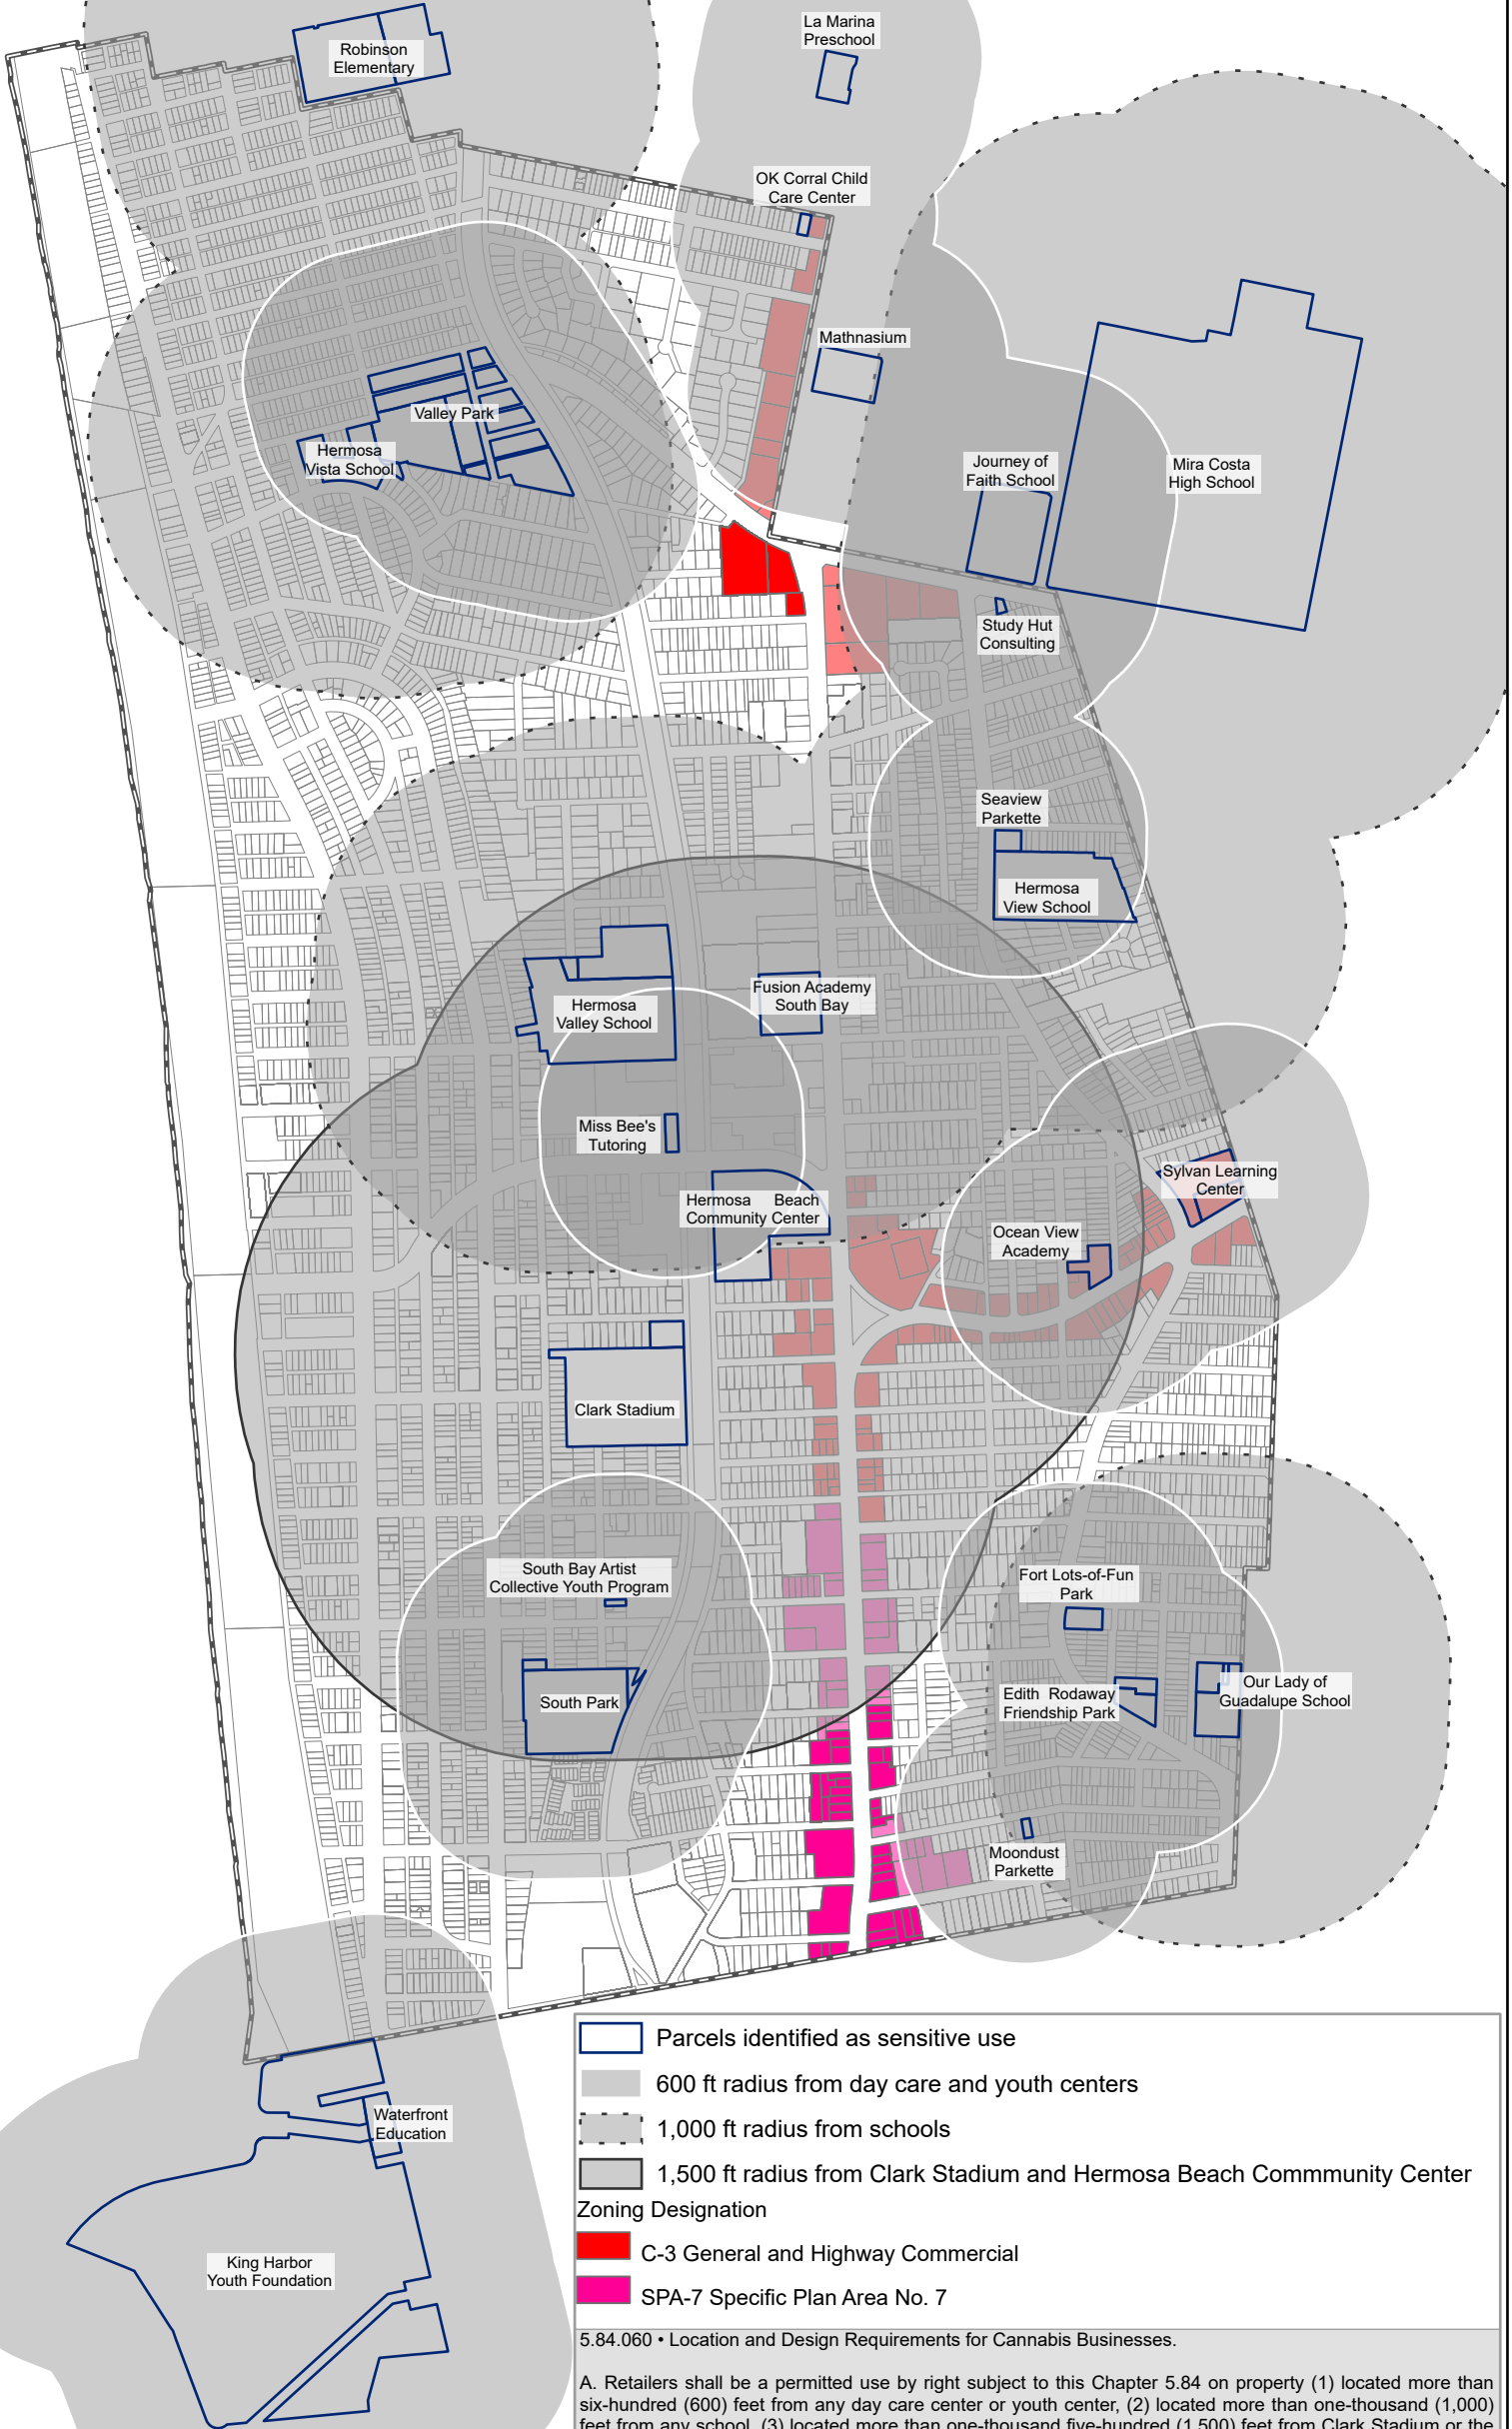

Retail Cannabis Overlay Buffer Map

Robinson Elementary

La Marina Preschool

OK Corral Child Care Center

Mathnasium

Hermosa Vista School

Valley Park

Journey of Faith School

Mira Costa High School

Study Hut Consulting

Seaview Parkette

Hermosa View School

Hermosa Valley School

Fusion Academy South Bay

Miss Bee's Tutoring

Hermosa Beach Community Center

Ocean View Academy

Sylvan Learning Center

Clark Stadium

South Bay Artist Collective Youth Program

Fort Lots-of-Fun Park

South Park

Edith Rodaway Friendship Park

Our Lady of Guadalupe School