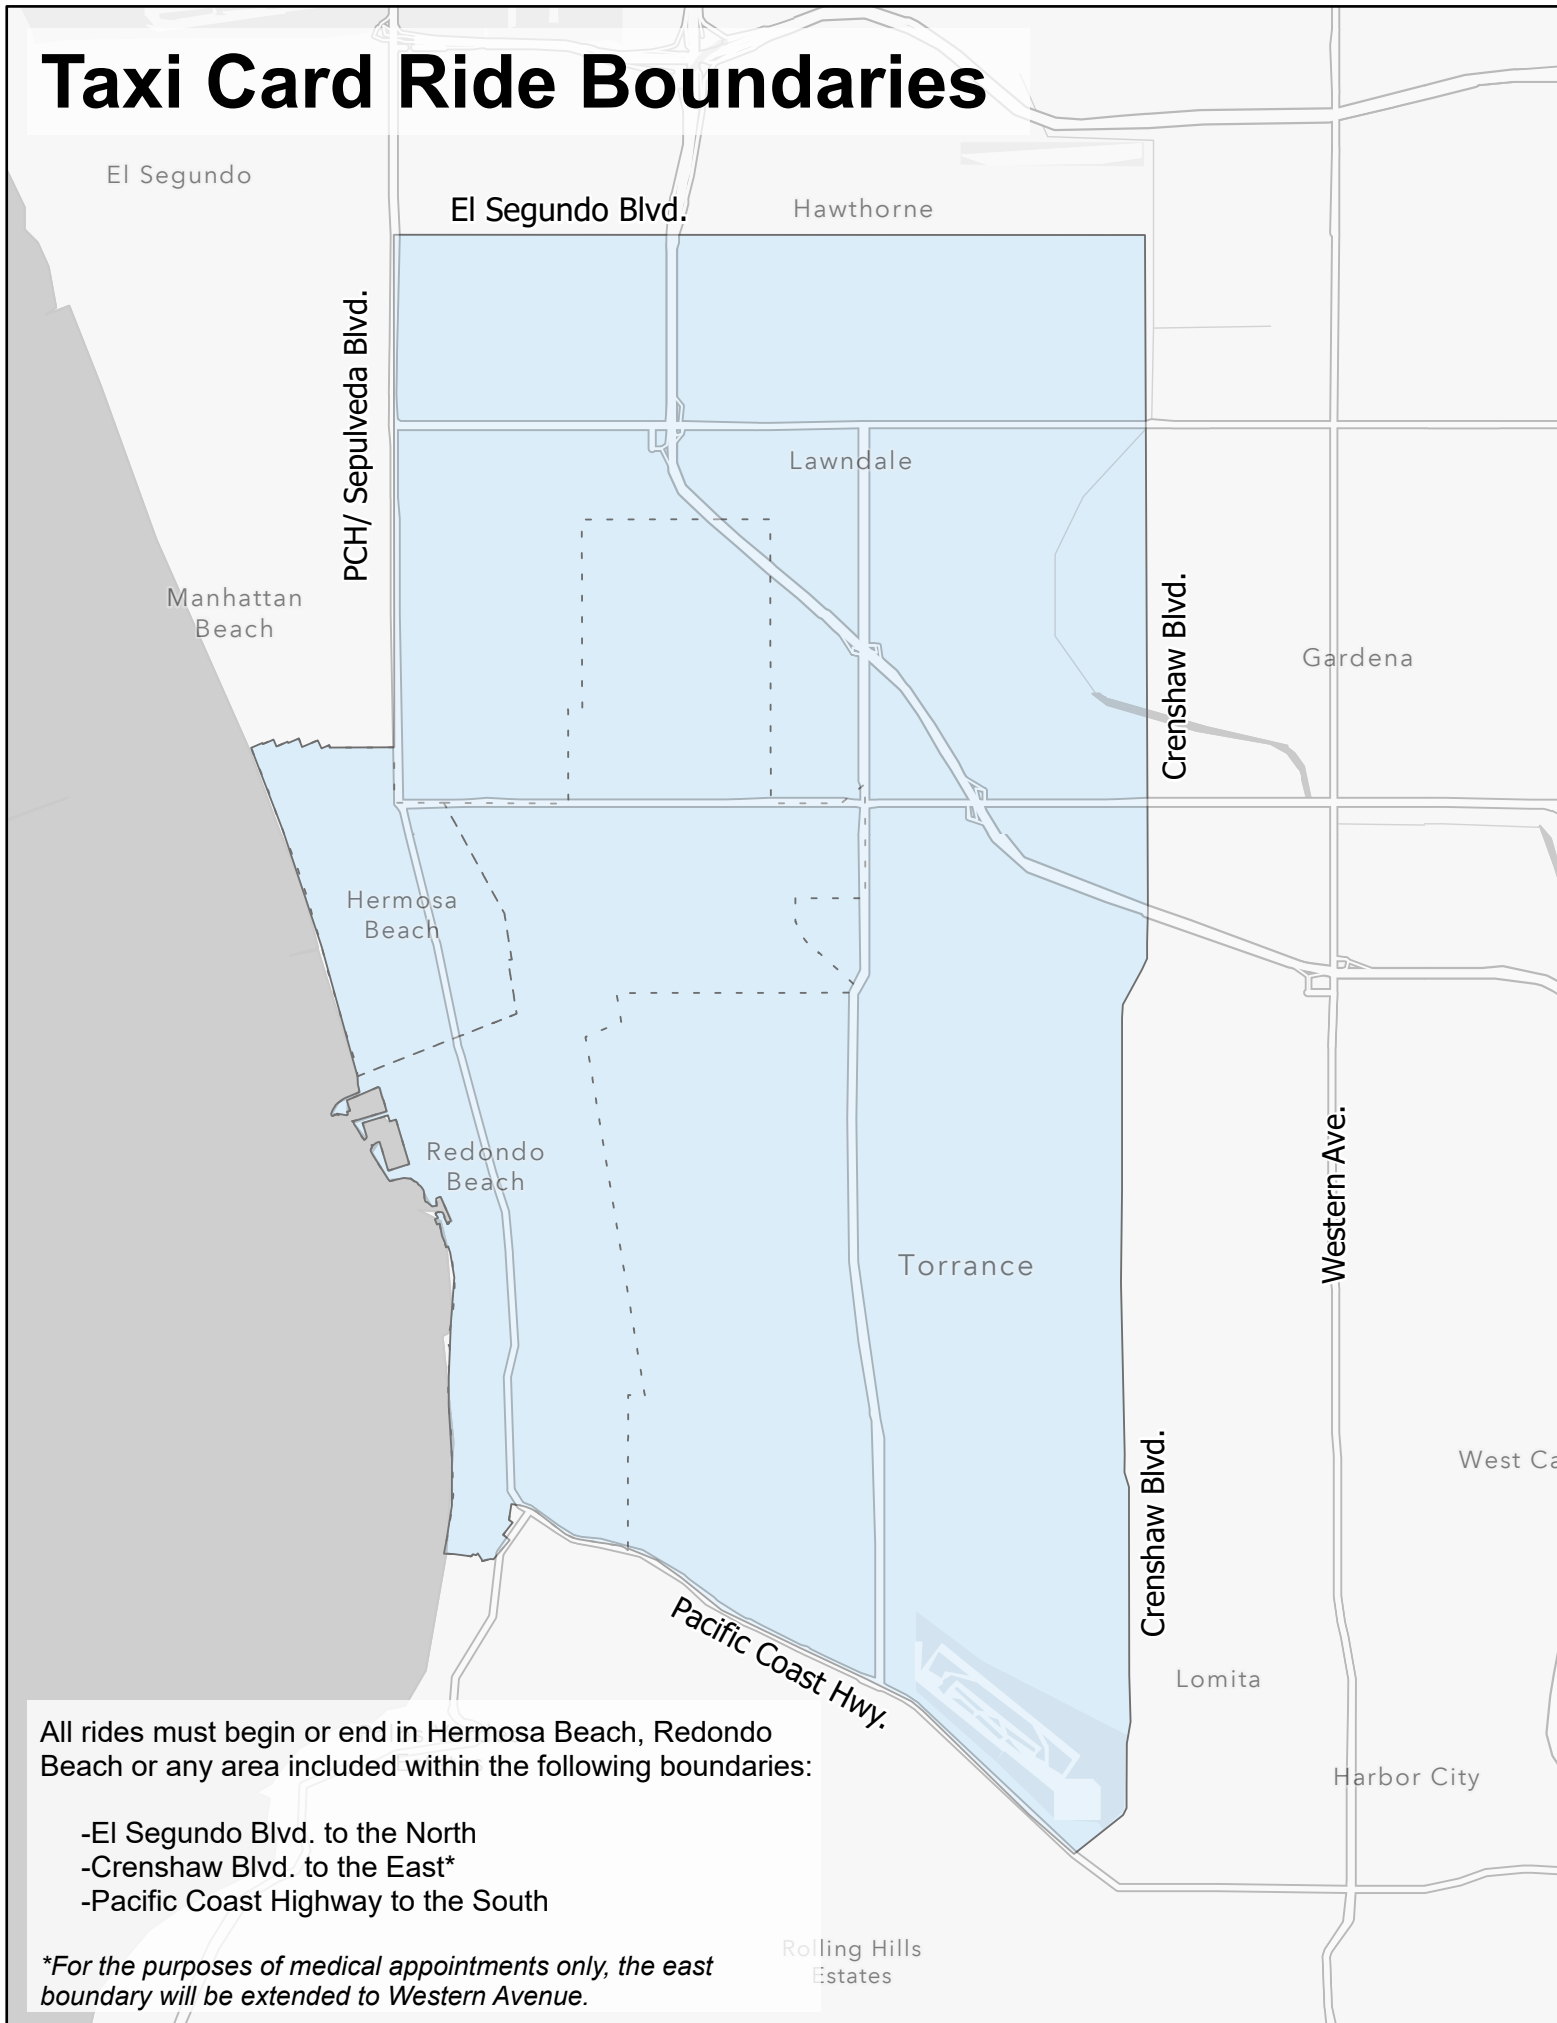

Taxi Card Ride Boundaries

All rides must begin or end in Hermosa Beach, Redondo Beach or any area included within the following boundaries:

- El Segundo Blvd. to the North
- Crenshaw Blvd. to the East*
- Pacific Coast Highway to the South

**For the purposes of medical appointments only, the east boundary will be extended to Western Avenue.*