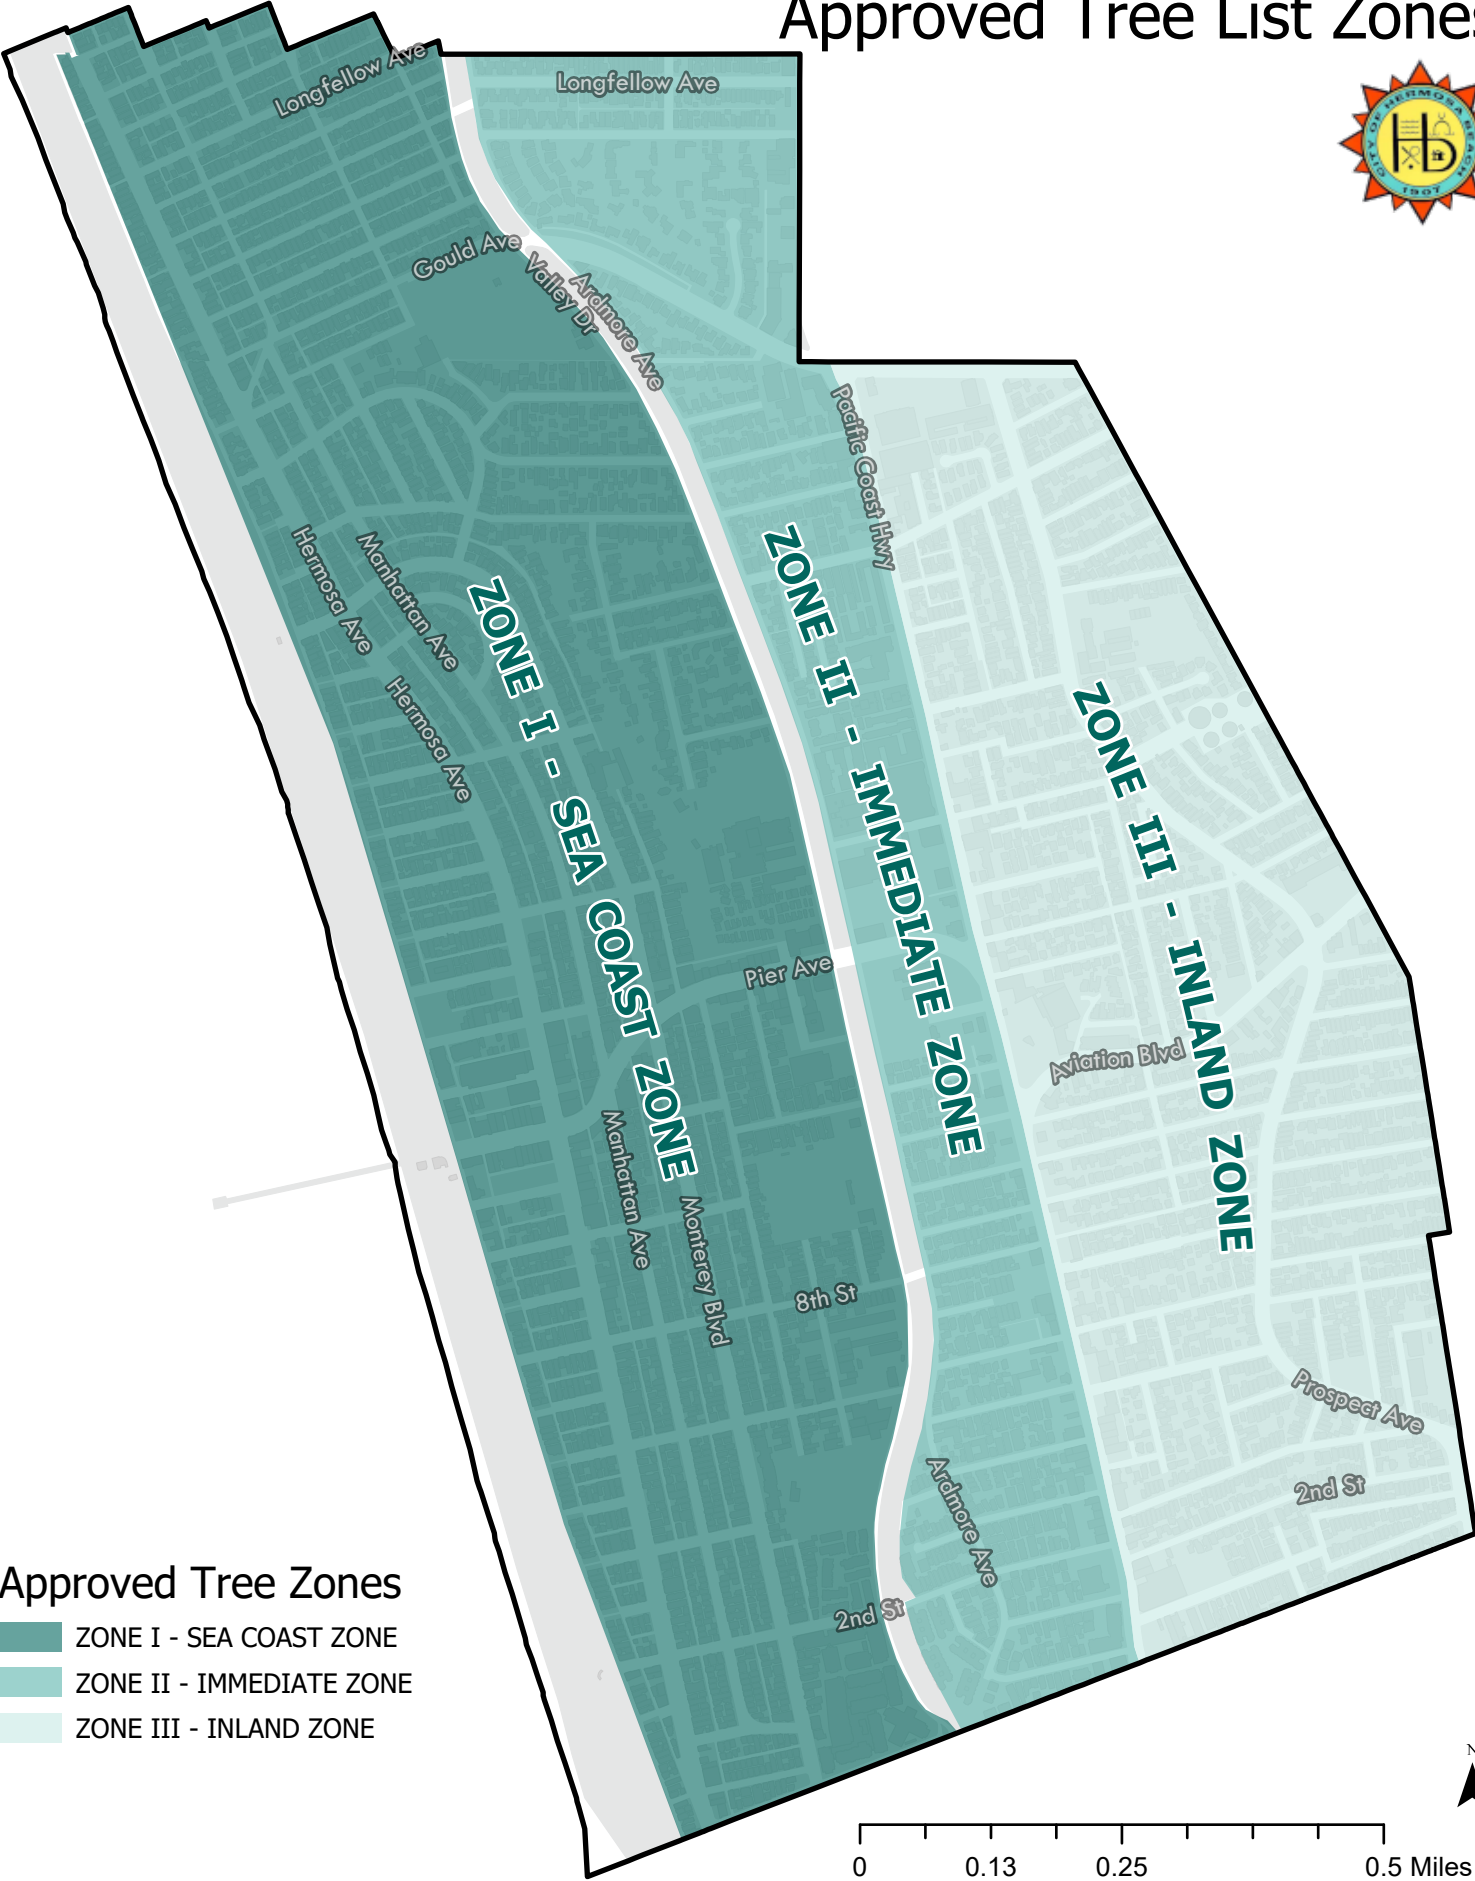

City of Hermosa Beach Approved Tree List Zones

Approved Tree Zones

- ZONE I - SEA COAST ZONE
- ZONE II - IMMEDIATE ZONE
- ZONE III - INLAND ZONE

0 0.13 0.25 0.5 Miles