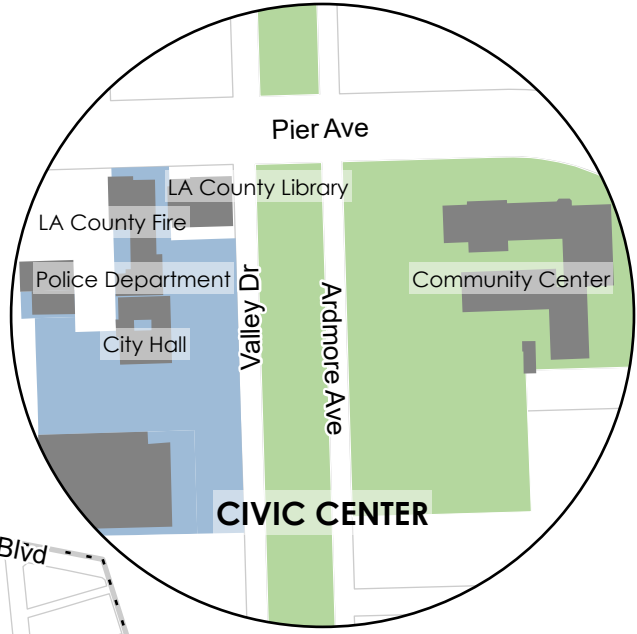

Shaffer Park

Longfellow Ave

Longfellow Ave

Greenbelt

Gould Ave

Archmore Ave

27th St

Hermosa Vista School

Valley Park

Hermosa Ave

Seawright Sandhill Parkette

22nd St

Monterey Blvd

Hermosa Ave

Pacific Coast Hwy

Artesia Blvd

CIVIC CENTER

22nd St

Manhattan Ave

Hermosa Ave

Hermosa Valley School

Seaview Parkette

Hermosa View School

Noble Park

Parking Structure (Lot C)

Lot D

Pier Ave

Civic Center

Scout Park

LA County Lifeguard Southern Section Headquarters

Lot A

Manhattan Ave