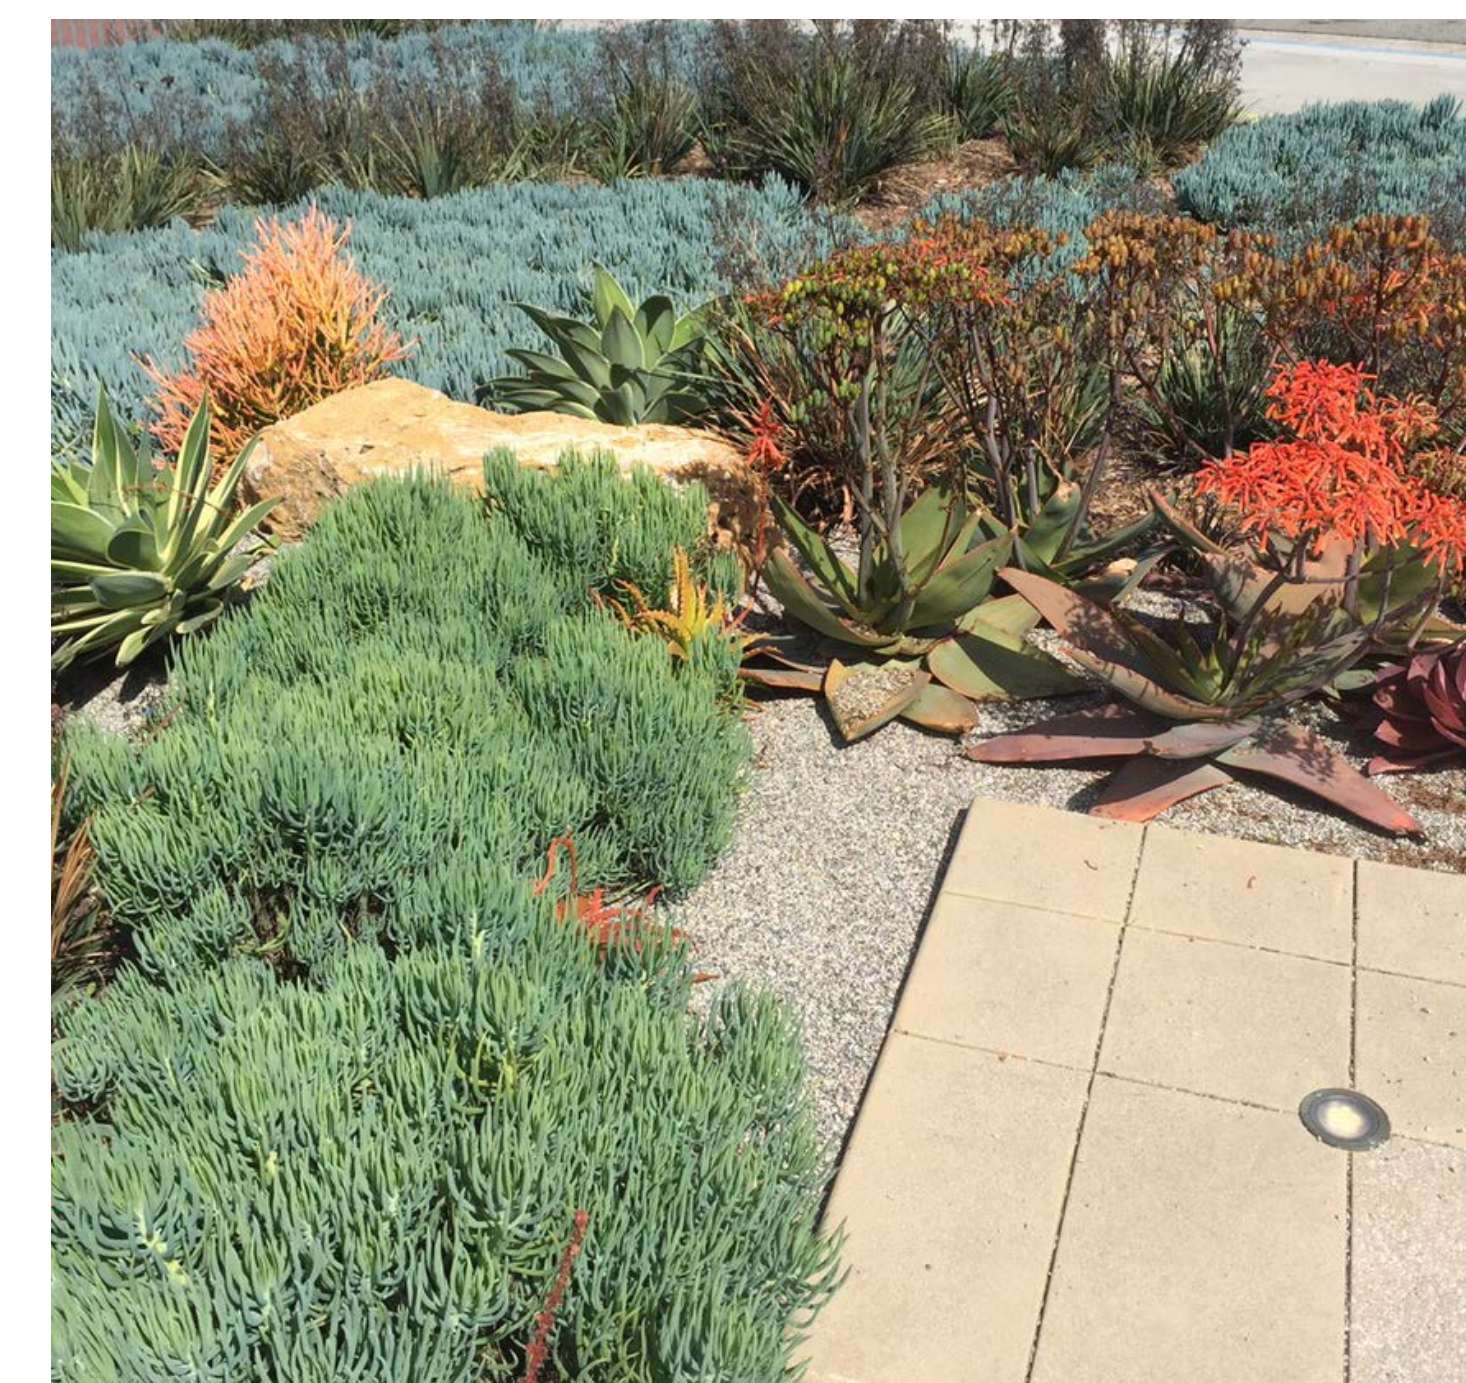

LOW WATER PLANTING & HIGH-EFFICIENCY IRRIGATION

**PARKING LOT D - SUSTAINABILITY
CITY OF HERMOSA BEACH**