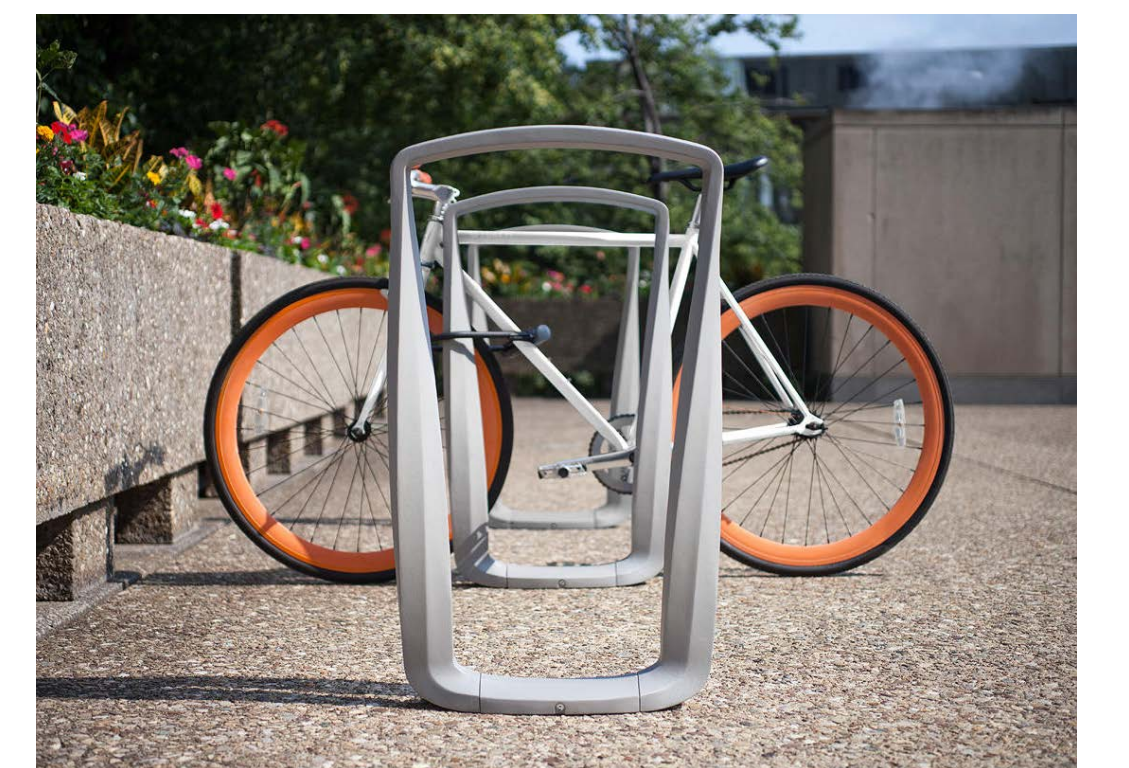

CONCRETE 'PEBBLE' SEATING WITH DECORATIVE SKATE STOPS

BICYCLE RACKS

WASTE RECEPTACLE

PERMEABLE CONCRETE PAVERS (TO MATCH PAVERS AT PIER AVE. & MANHATTAN AVE. CORNER PLAZA)

TREE GRATE (OPTION) (TO MATCH PIER AVE. & MANHATTAN AVE. CORNER PLAZA)

# PARKING LOT D - PROPOSED DESIGN IMPROVEMENTS CITY OF HERMOSA BEACH

**SOLAR MULTI-SPACE PAY STATION**

**SMART PARKING, EV CHARGING STATION**

**PERMEABLE INTERLOCKING PARKING STALL PAVERS**

**STORM WATER MITIGATION & FILTRATION SYSTEM**