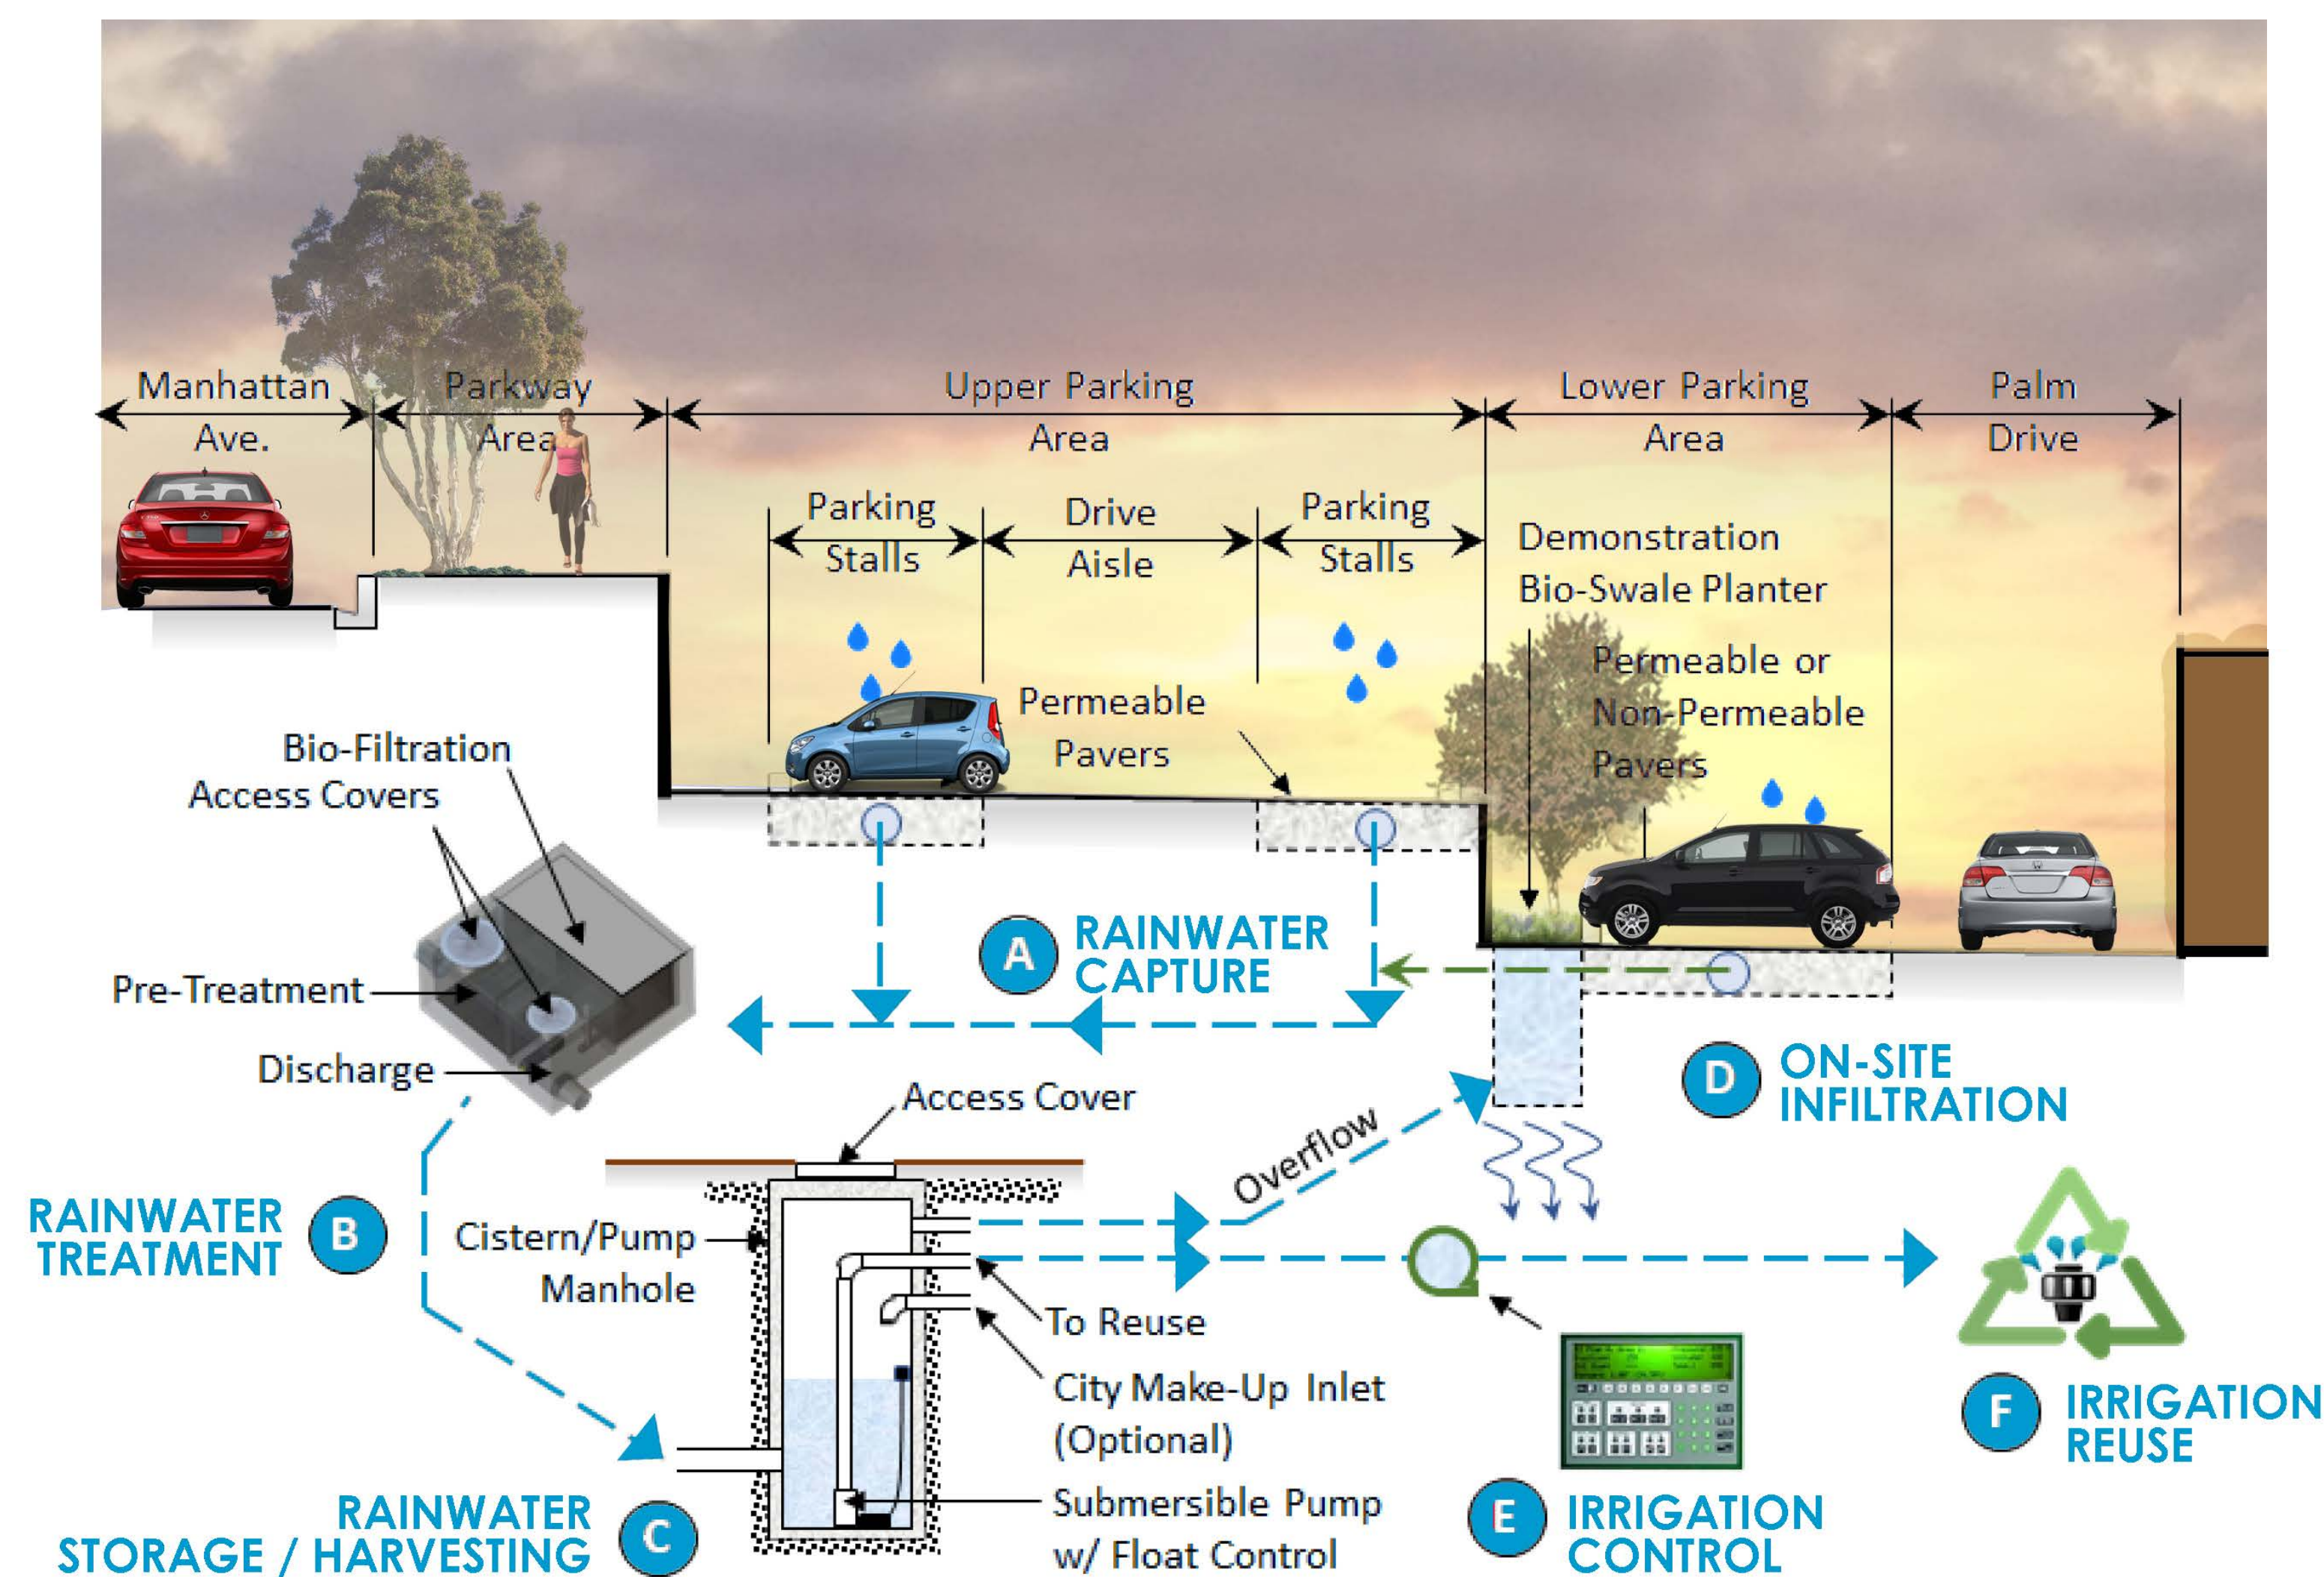

CONCRETE 'PEBBLE' SEATING WITH DECORATIVE SKATE STOPS

BICYCLE RACKS

WASTE RECEPTACLE

PERMEABLE CONCRETE PAVERS (TO MATCH PAVERS AT PIER AVE. & MANHATTAN AVE. CORNER PLAZA)

TREE GRATE (OPTION) (TO MATCH PIER AVE. & MANHATTAN AVE. CORNER PLAZA)

DEMONSTRATION WATER SCUPPER

NOTE: INTERPRETIVE / INFORMATIONAL SIGNAGE LOCATION TO BE DETERMINED

# PARKING LOT D - PROPOSED DESIGN IMPROVEMENTS CITY OF HERMOSA BEACH

**SOLAR MULTI-SPACE PAY STATION**

**SMART PARKING, EV CHARGING STATION**

**PERMEABLE INTERLOCKING PARKING STALL PAVERS**

**STORM WATER MITIGATION & FILTRATION SYSTEM**

**DEMONSTRATION BIOSWALE**

**LOW WATER PLANTING & HIGH-EFFICIENCY IRRIGATION**

**PARKING LOT D - SUSTAINABILITY  
CITY OF HERMOSA BEACH**

EXISTING CONDITIONS

PROPOSED IMPROVEMENTS

PARKING LOT D - DESIGN SIMULATION  
CITY OF HERMOSA BEACH